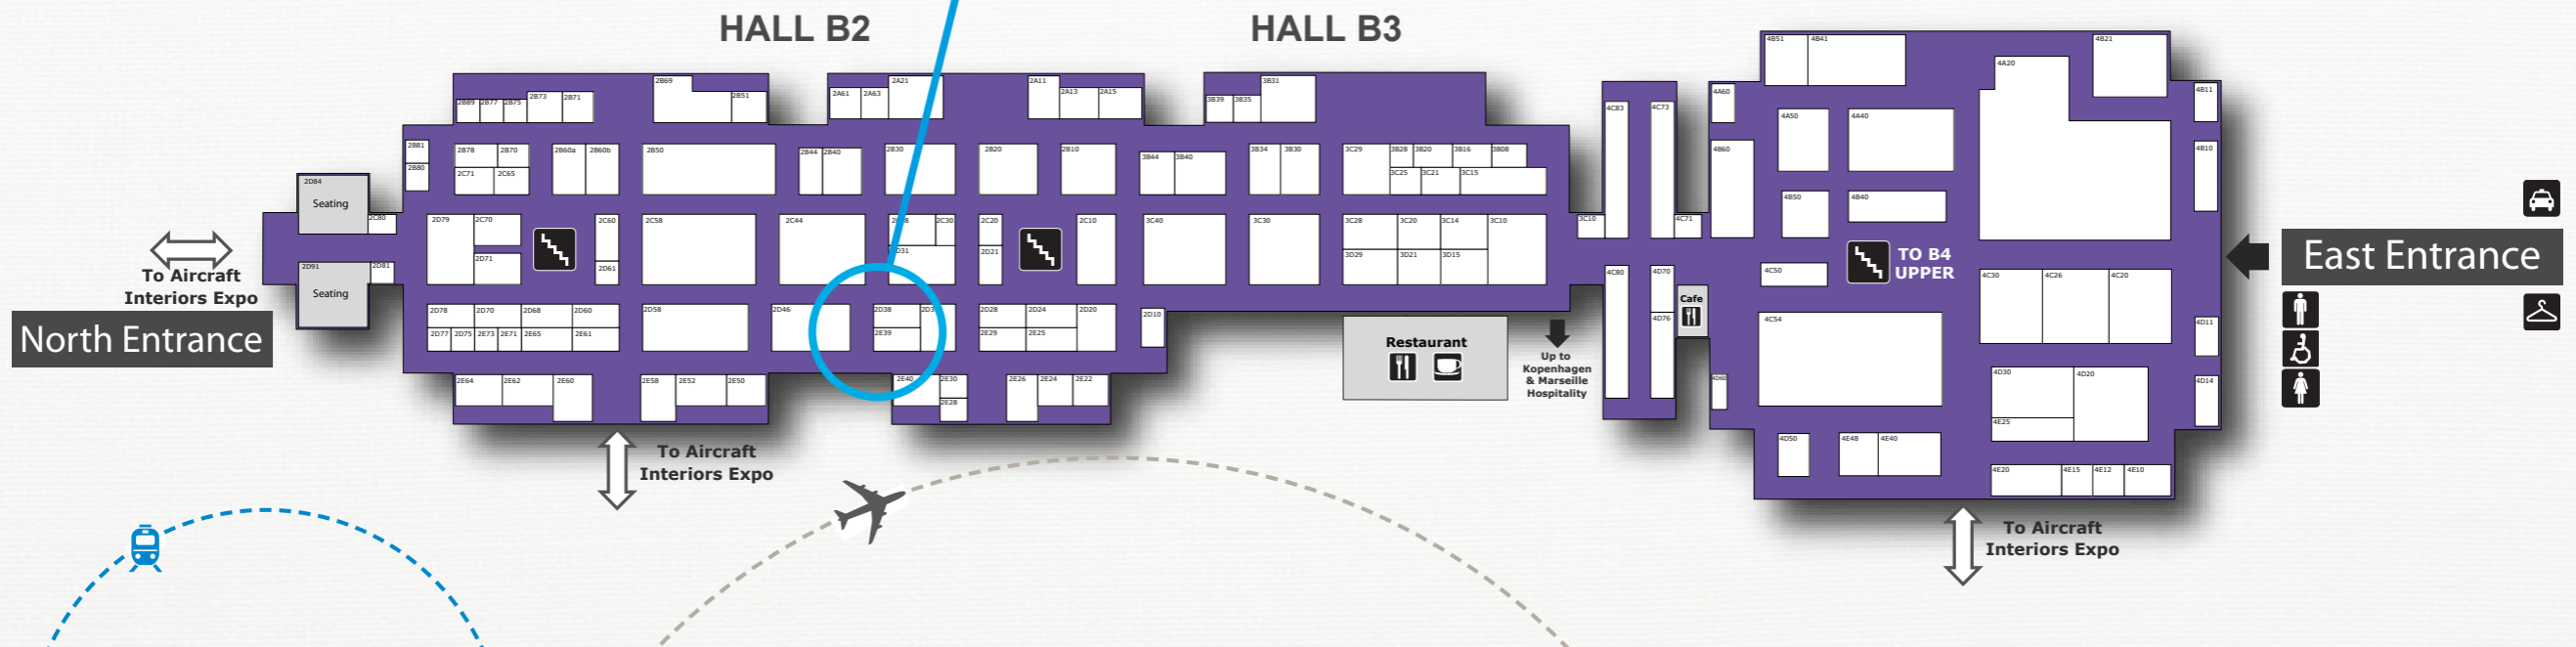

# World Travel Catering & Onboard Services

**EXPO** | 8 - 10 April 2014  
Hamburg Messe, Germany

## Blue Magic srl

Invites you to World Travel Catering and Onboard Services Expo

Come and see us on Stand: 2E39

Click on floorplan to Zoom

Register for FREE ENTRY at [www.worldtravelcateringexpo.com/bluemagic](http://www.worldtravelcateringexpo.com/bluemagic)